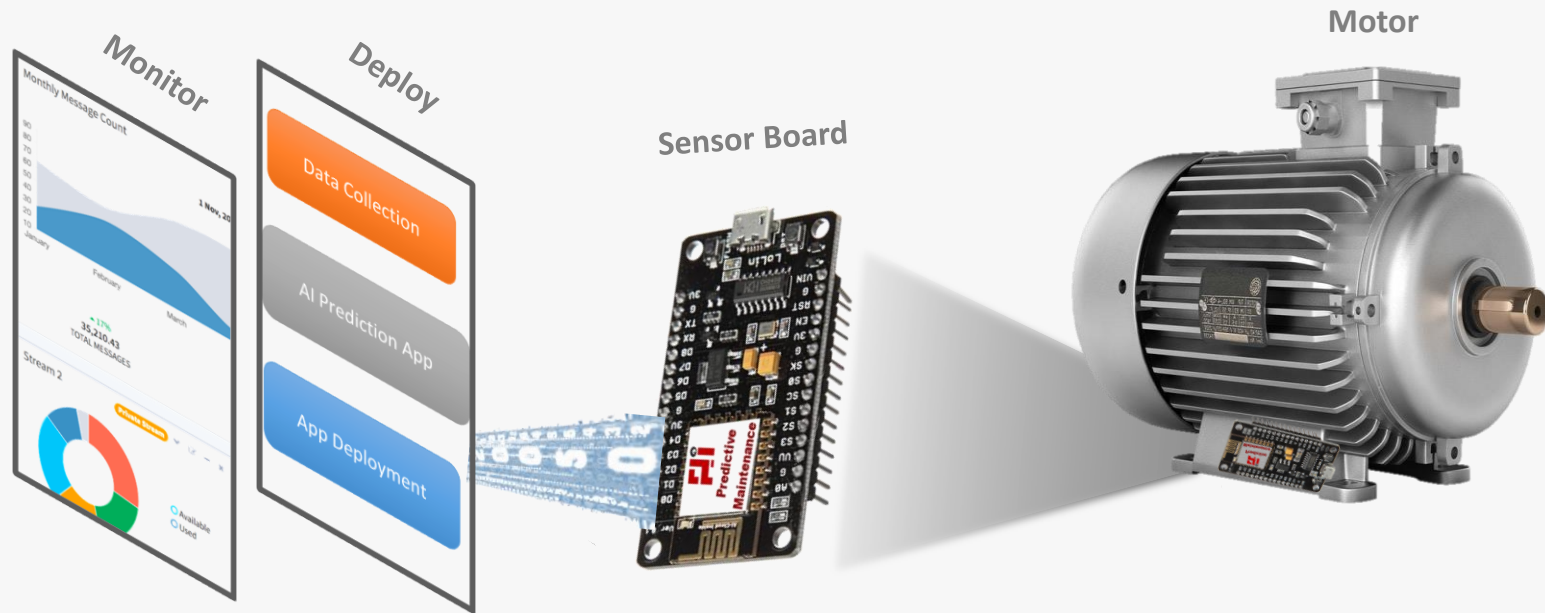

In-Field AI apps for every sensor board

running in stealth mode with battery & no internet

AI Model Dev	Sensor Board	On-Device	Runs on Battery	BLE Monitor	Stealth Mode
AI model w/ sensor fused dataset	Detect anomalies & incessant issues.	On-device app with no data sharing	HW agnostic app on battery for months	Security with wired or BLE protocol	Stealth mode with no connectivity.

AI apps demo on sensor boards in stealth mode with battery & no internet

- **AI Vision:** detect/classify objects on camera.
- **AI Audio:** detect spoken words over microphones.
- **AI Mems:** Identify hand gestures like ASL words.
- **RF Sensing:** Cognitive SDR to detect human occupancy.
- **Online AI model Gallery:** Over 120 AI models 12 verticals.
- **Sensor Fusion:** Combine multiple sensors for cognitive apps.