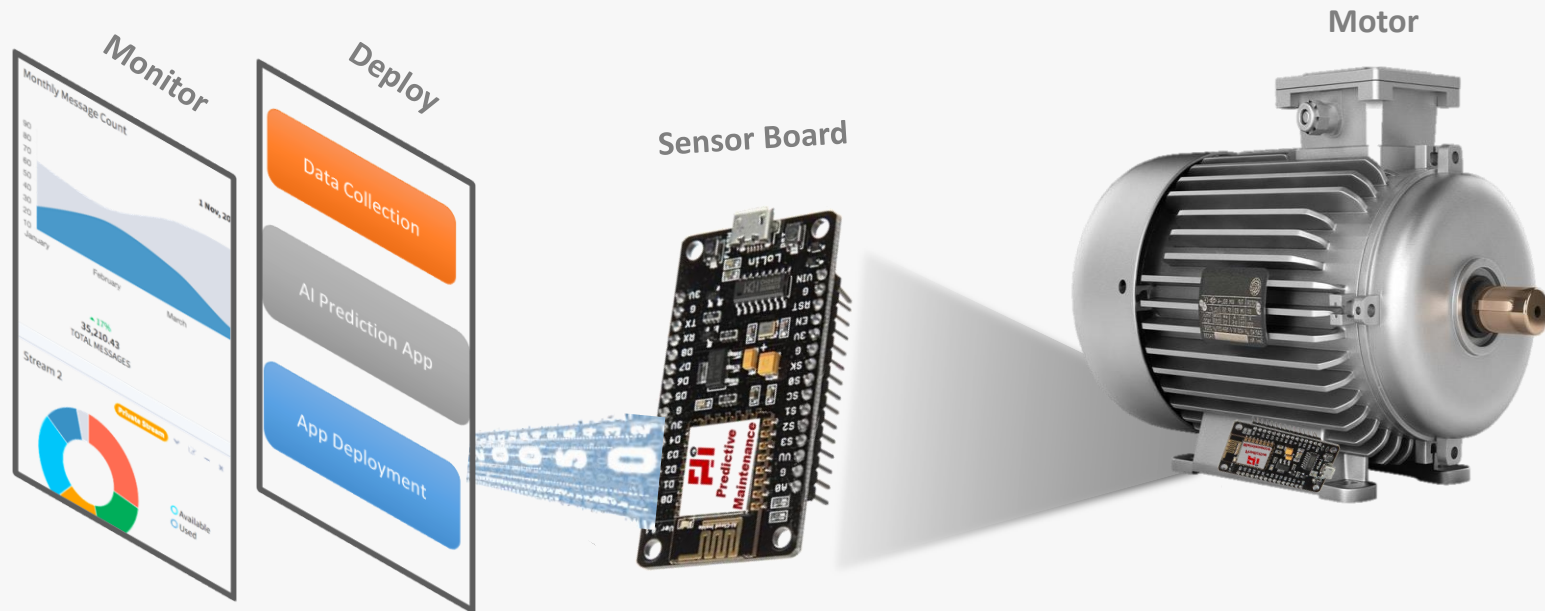

# In-Field AI apps for every sensor board

running in stealth mode with battery & no internet

AI Model Dev	Sensor Board	On-Device	Runs on Battery	BLE Monitor	Stealth Mode
AI model w/ sensor fused dataset	Detect anomalies & incessant issues.	On-device app with no data sharing	HW agnostic app on battery for months	Security with wired or BLE protocol	Stealth mode with no connectivity.

## AI apps demo on sensor boards in stealth mode with battery & no internet

- [AI Vision](#): detect/classify objects on camera.
- [AI Audio](#): detect spoken words over microphones.
- [AI Mems](#): Identify hand gestures like ASL words.
- [RF Sensing](#): Cognitive SDR to detect human occupancy.
- [Online AI model Gallery](#): Over 120 AI models 12 verticals.
- [Sensor Fusion](#): Combine multiple sensors for cognitive apps.